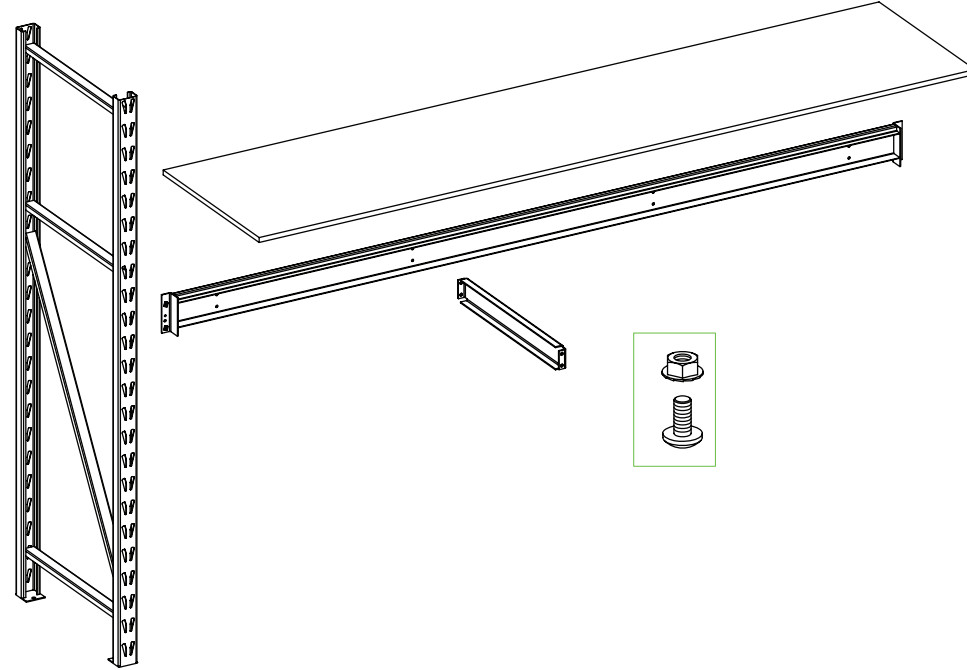

RAPID RACK

Assembly Instructions **LOADMASTER**

Rapid Rack Industries, Inc.
14421 Bonelli Street
City of Industry, CA 91746

(800) 736-7225

97" = 4x
72" = 3x
48" = 2x