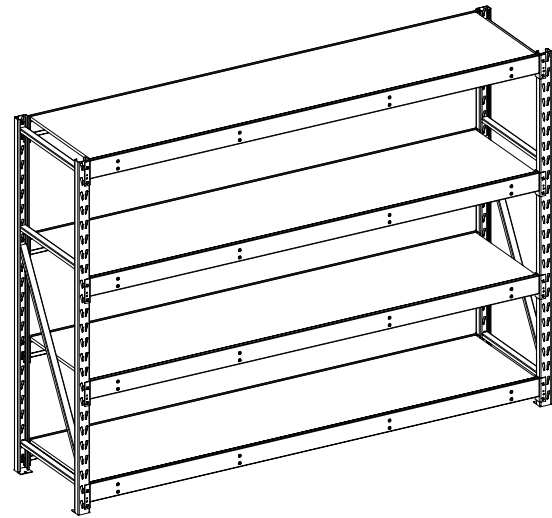

RAPID RACK

Assembly Instructions **LOADMASTER**

Rapid Rack Industries, Inc.
14421 Bonelli Street
City of Industry, CA 91746

(800) 736-7225

97" = 4x
72" = 3x
48" = 2x