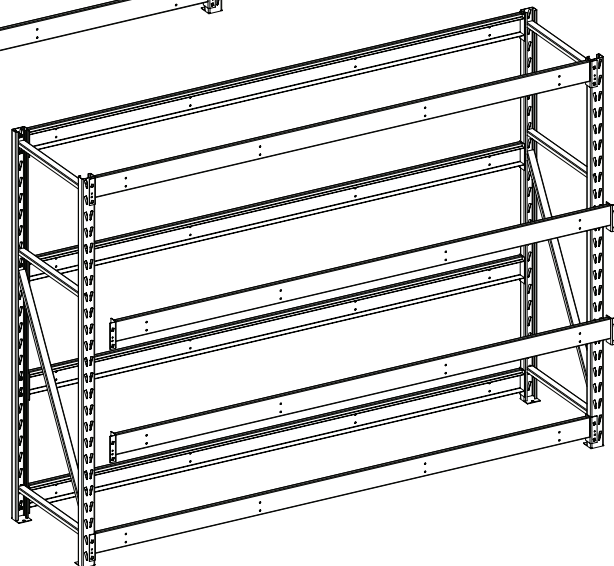

RAPID RACK

Assembly Instructions **LOADMASTER**

Rapid Rack Industries, Inc.
14421 Bonelli Street
City of Industry, CA 91746

(800) 736-7225

97" = 4x
72" = 3x
48" = 2x