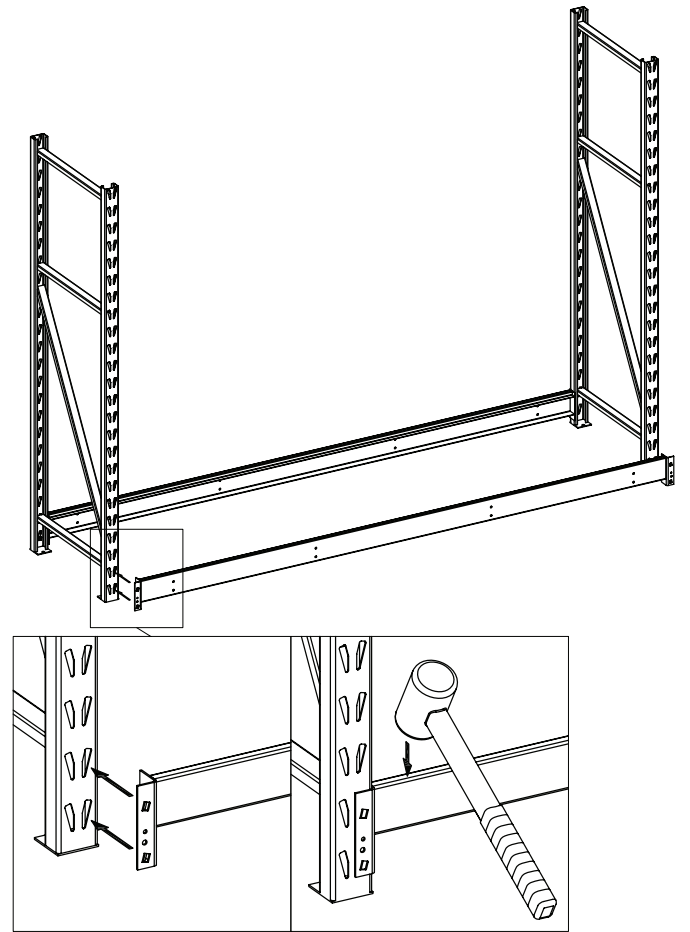

RAPID RACK

Assembly Instructions **LOADMASTER**

Rapid Rack Industries, Inc.
14421 Bonelli Street
City of Industry, CA 91746

(800) 736-7225

97" = 4x
72" = 3x
48" = 2x