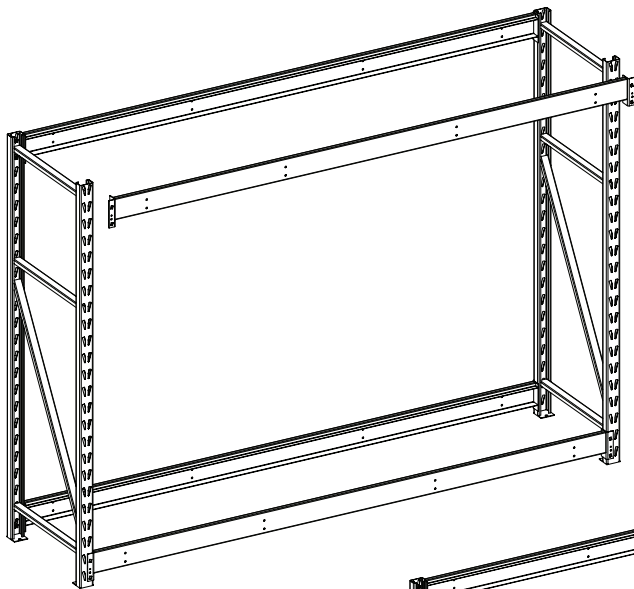

RAPID RACK

Assembly Instructions **LOADMASTER**

Rapid Rack Industries, Inc.
14421 Bonelli Street
City of Industry, CA 91746

(800) 736-7225

97" = 4x
72" = 3x
48" = 2x