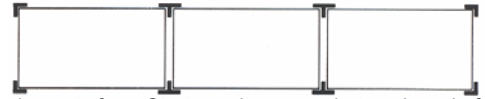

- Uses Double Rivet Beams for High Capacity
- Shelf Sizes Up to 96" x 48"
- Shelves Adjustable on 1 1/2" Centers
- Standard Heights to 15' Available
- Various Sizes and Shelf Capacities Available
- May Be Expanded Into a Mezzanine System When Used with APH Heavy Duty Posts. Consult Your Rapid Rack Representative for Assistance.

With the use of two Rapid Rack Tee Posts you can combine Add-On units with individual Bulk Rack units to arrange economical rows of shelving. Start each row with a Bulk Rack unit and join the desired number of Add-On units to complete the row.

EXAMPLE: 1 Starter unit and 2 Add-Ons

Angle posts from Starter unit are used at each end of the row. DRB's are required on all sides for shelf support.

MAXIMUM SINGLE SHELF CAPACITY*

BEAM TYPE / SPAN	48"	60"	72"	96"
DRB	1250#	750#	600#	
With TS Support	1750#	1200#	1000#	600#
DRC			1500#	600#
DRCHD			2000#	1500#