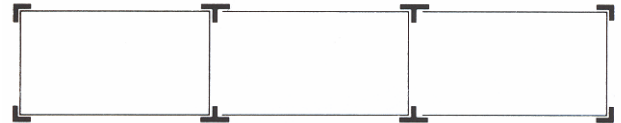

- Uses Single Rivet Beams for Maximum Vertical Space
- Shelf Sizes Up to 48" x 36"
- Shelves adjustable on 1 1/2" centers
- Various Sizes and Shelf Capacities Available
- No Diagonal Brace Allows Double Entry Access
- Boltless Construction
- Assembles in Minutes

MAXIMUM SINGLE SHELF CAPACITY*

BEAM TYPE / SPAN	36"	48"
SRB	350#	250#

* 5/8" Particle board, evenly distributed load

With the use of two Rapid Rack Tee Posts you can combine Add-On units with individual Space Saver units to arrange economical rows of shelving. Start each row with a Space Saver unit and join the desired number of Add-On units to complete the row.

EXAMPLE: 1 Starter unit and 2 Add-Ons

Angle posts from Starter unit are used at each end of the row. DRB's are required on top and bottom levels for rigidity.

NOTES:

- 1) When shelving structure must conform to seismic requirements, consult your Rapid Rack representative for assistance.
- 2) Intermediate shelves which exceed 24" deep must include SRB beams across depth.
- 3) Particle board decking available, cut to size.
- 4) For Add-On units, add suffix "A"